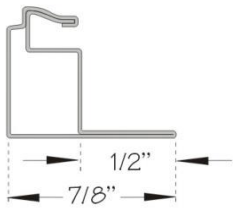

# 1/2" Standoff Screen with Wicket Door

Wicket

Screw, stainless #6x3/8"

Casement Clip Screws  
#10 x 24 x 1 1/4" machine  
Zinc or Black zinc

7/8" Aluminum Casement clip

7/8" Plastic Casement clip

Inside Corner  
(Miter corner)

Casement Clip Screws  
#10 x 24 x 1 1/4" sheet metal  
Zinc or Black zinc