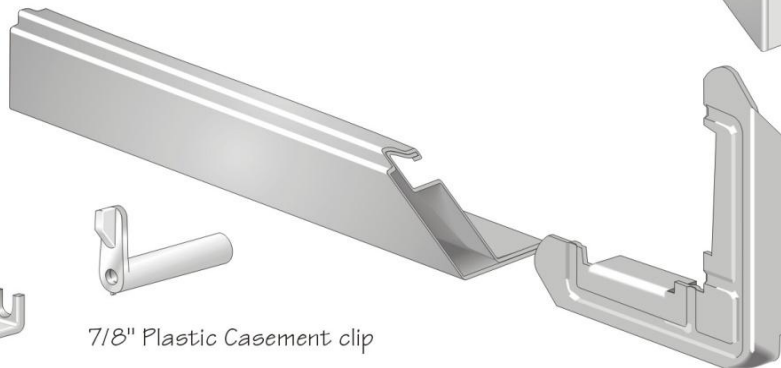

# 1/2" Standoff Screen with Wicket Door

Wicket

Screw, stainless #6x3/8"

Casement Clip Screws  
#10 x 24 x 1 1/4" machine  
Zinc or Black zinc

7/8" Aluminum Casement clip

7/8" Plastic Casement clip

Inside Corner  
(Miter corner)

Casement Clip Screws  
#10 x 24 x 1 1/4" sheet metal  
Zinc or Black zinc