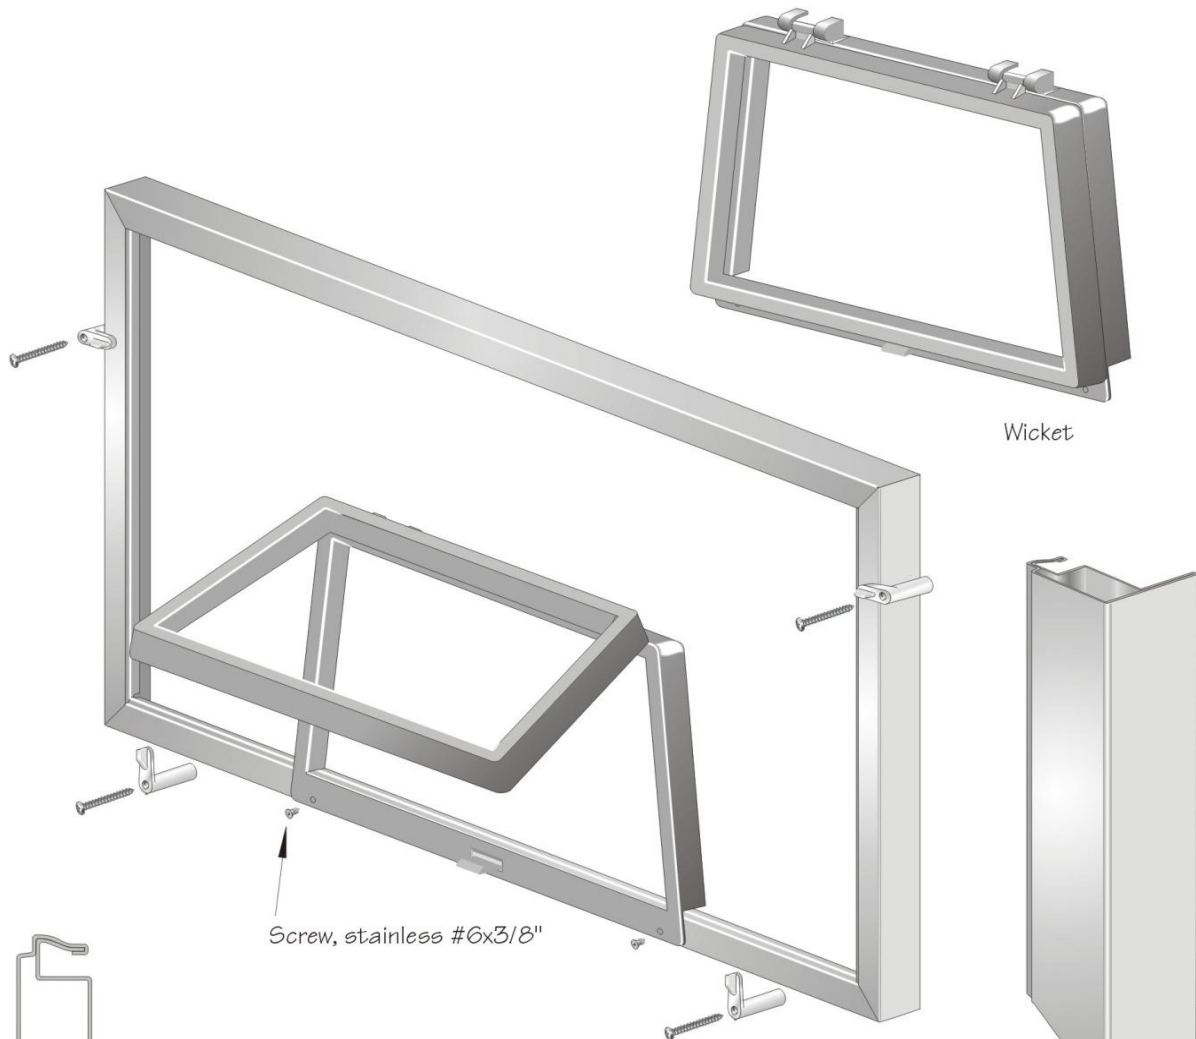

# 1/2" Standoff Screen with Wicket Door

Wicket

Screw, stainless #6x3/8"

Casement Clip Screws  
#10 x 24 x 1 1/4" machine  
Zinc or Black zinc

7/8" Aluminum Casement clip

7/8" Plastic Casement clip

Inside Corner  
(Miter corner)

Casement Clip Screws  
#10 x 24 x 1 1/4" sheet metal  
Zinc or Black zinc